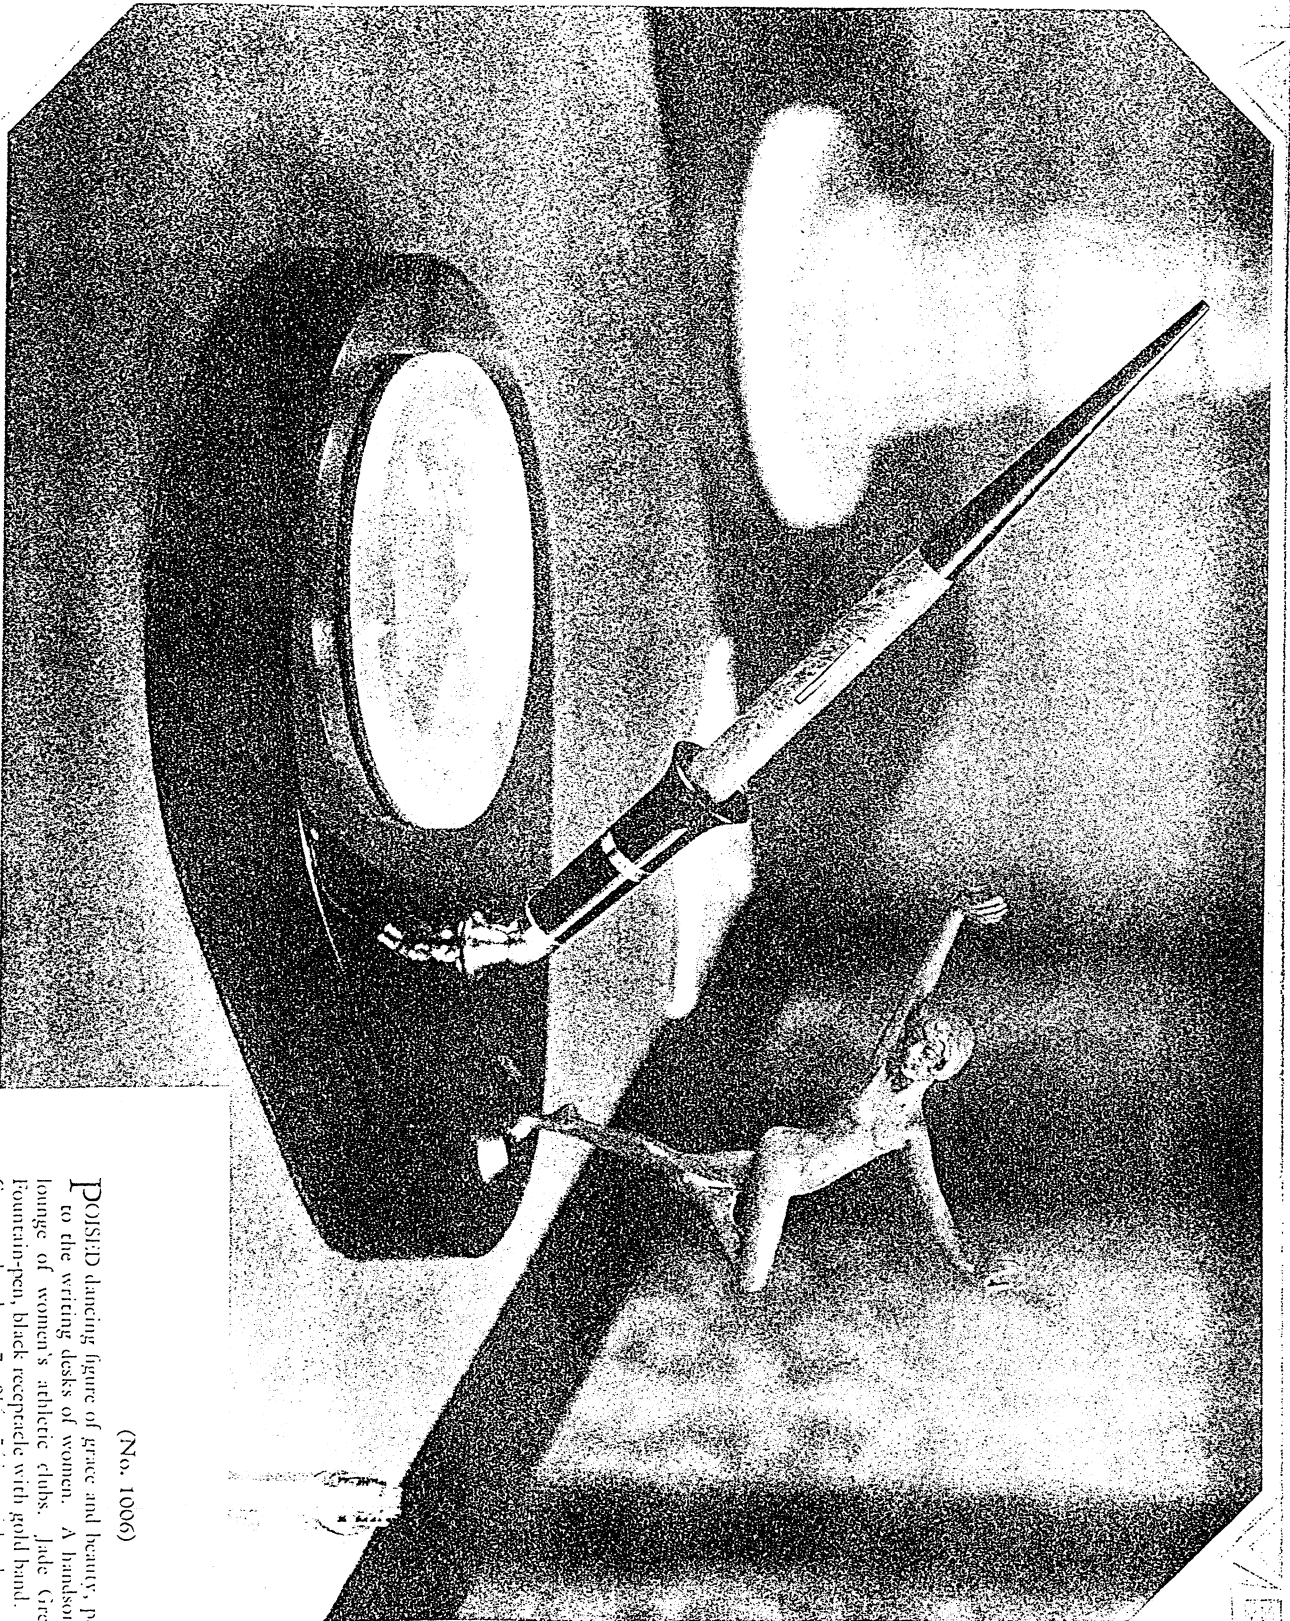

(No. 1006)

POLISHED dancing figure of grace and beauty, particularly adapted to the writing desks of women. A handsome addition to the lounge of women's athletic clubs. Jade Green Lifetime Desk fountain-pen, black receptacle with gold band. Genuine Jet Black Carrara glass base, 7 x 9½ x 7 7/8 in., with ash tray of Green Brazilian Onyx.

Bronze, List price $48